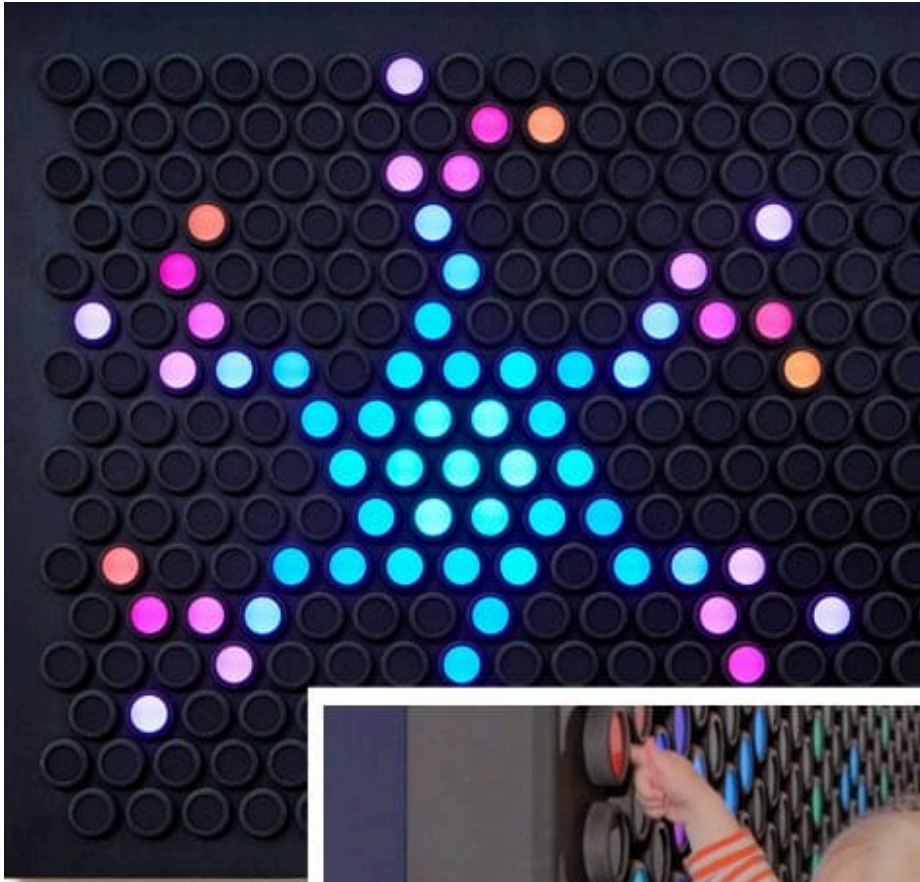

# Mt. Zion District Library Sensory Wall

**Mt Zion**  
DISTRICT  
**LIBRARY**

Everbright Light Wall: \$15,000

Magne-Rite  
Board: \$369.00

Magnetic Bookshelf  
End: \$1,758.00

Counting  
Board: \$212.22

Turn and Learn  
Magnetic Gears: \$29.99

Magnetic Engineer a  
Coaster Set: \$49.99

Giant Magnetic  
Alphabet: \$14.99

Storage Unit &  
Bins: \$2,116.00

Animal Activity  
Wall Panel Set:  
\$349.80

Nonverbal  
Communication  
Books: \$139.98