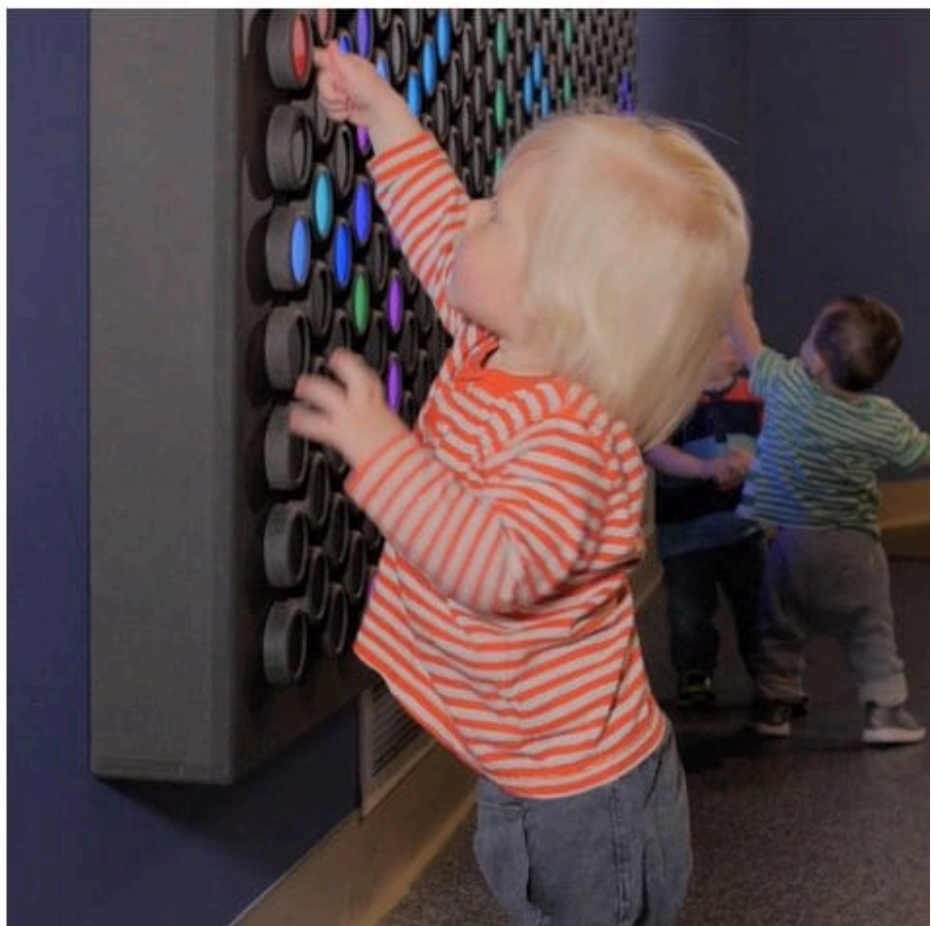

# Mt. Zion District Library Sensory Wall

**Mt Zion**  
DISTRICT  
**LIBRARY**

Everbright Light Wall: \$15,000

Magne-Rite  
Board: \$369.00

Magnetic Bookshelf  
End: \$1,758.00

Counting  
Board: \$212.22

Turn and Learn  
Magnetic Gears: \$29.99

Magnetic Engineer a  
Coaster Set: \$49.99

Giant Magnetic  
Alphabet: \$14.99

Storage Unit &  
Bins: \$2,116.00

Animal Activity  
Wall Panel Set:  
\$349.80

Nonverbal  
Communication  
Books: \$139.98